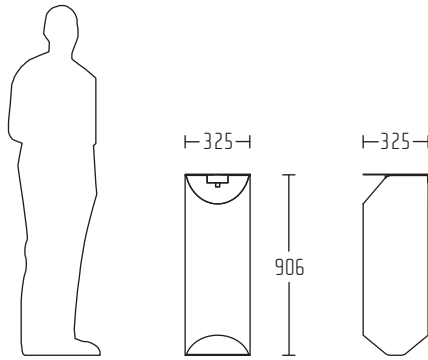

PAPELEIRA TUB P2.1 COM CINZEIRO

IDMU00346
325x906x325mm

(PT)
Papeleira com tampa e capacidade 60L.
Cinzeiro Incorporado.

(EN)
Litter bin with lid and 60L capacity.
Built-in ashtray.

(FR)
Corbeille avec couvercle et capacité de 60L. Cendrier incorporé.

(ES)
Papelera con tapa y con capacidad 60L.
Cenicero incorporado.

MATERIAIS E ACABAMENTOS
Aço Galvanizado a quente ISO EN 1461, Pintura eletrostática poliéster ISO2813

MATERIALS AND FINISHES
Hot Galvanized Steel ISO EN 1461, Electrostatic painting polyester ISO2813

MATÉRIAUX ET FINITIONS
Acier galvanisé à chaud ISO EN 1461, Peinture électrostatique polyester ISO2813

MATERIALES Y ACABADOS
Acero galvanizado en caliente ISO EN 1461, Pintura electrostática poliéster ISO2813

FIXAÇÃO
Parafusos de inox e bucha de impacto.

FIXING
Stainless steel bolts and impact anchorage.

FIXATION
Vis en acier inoxydable et des chevilles à expansion.

FIJACIÓN
Tornillos de acero inoxidable y casquillo de impacto.

COLEÇÃO / COLLECTION / COLLECTION / COLECCIÓN

Todos os produtos apresentados estão protegidos por direitos de autor e/ou desenhos ou modelos registados. ©MSG, 2024 Porto. Ieta Design todos os direitos reservados.

All products displayed are protected by copyright and / or registered models and design. ©MSG, 2024 Porto. Ieta Design all rights reserved.

Tous les produits présentés sont protégés par le droit d'auteur et / ou par des dessins ou modèles déposés. ©MSG, 2024 Porto. Ieta Design Tous droits réservés.

Todos los productos presentados están protegidos por derechos de autor así como los diseños o modelos registrados. ©MSG, 2024 Porto. Ieta Design todos los derechos reservados.

Reservamos o direito de modificar, sem aviso prévio, as características do produto.

We reserve ourselves the right to change, without notice, any product features.

Nous nous réservons le droit de modifier, sans préavis, les caractéristiques des produits.

Nos reservamos el derecho de cambiar en cualquier momento las características del producto.